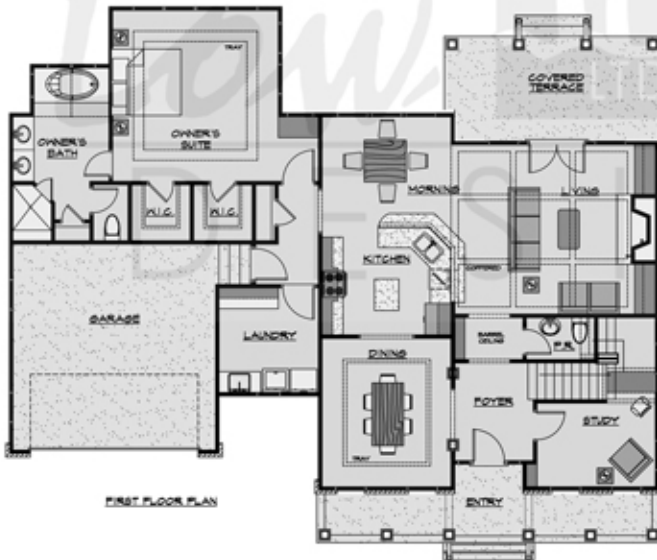

## DESIGNS

'SPRINGFIELD'  
2,324 Heated Square Feet

  
LOW TIDE DESIGNS  
PLANS SUBJECT TO CHANGE WITHOUT NOTICE.